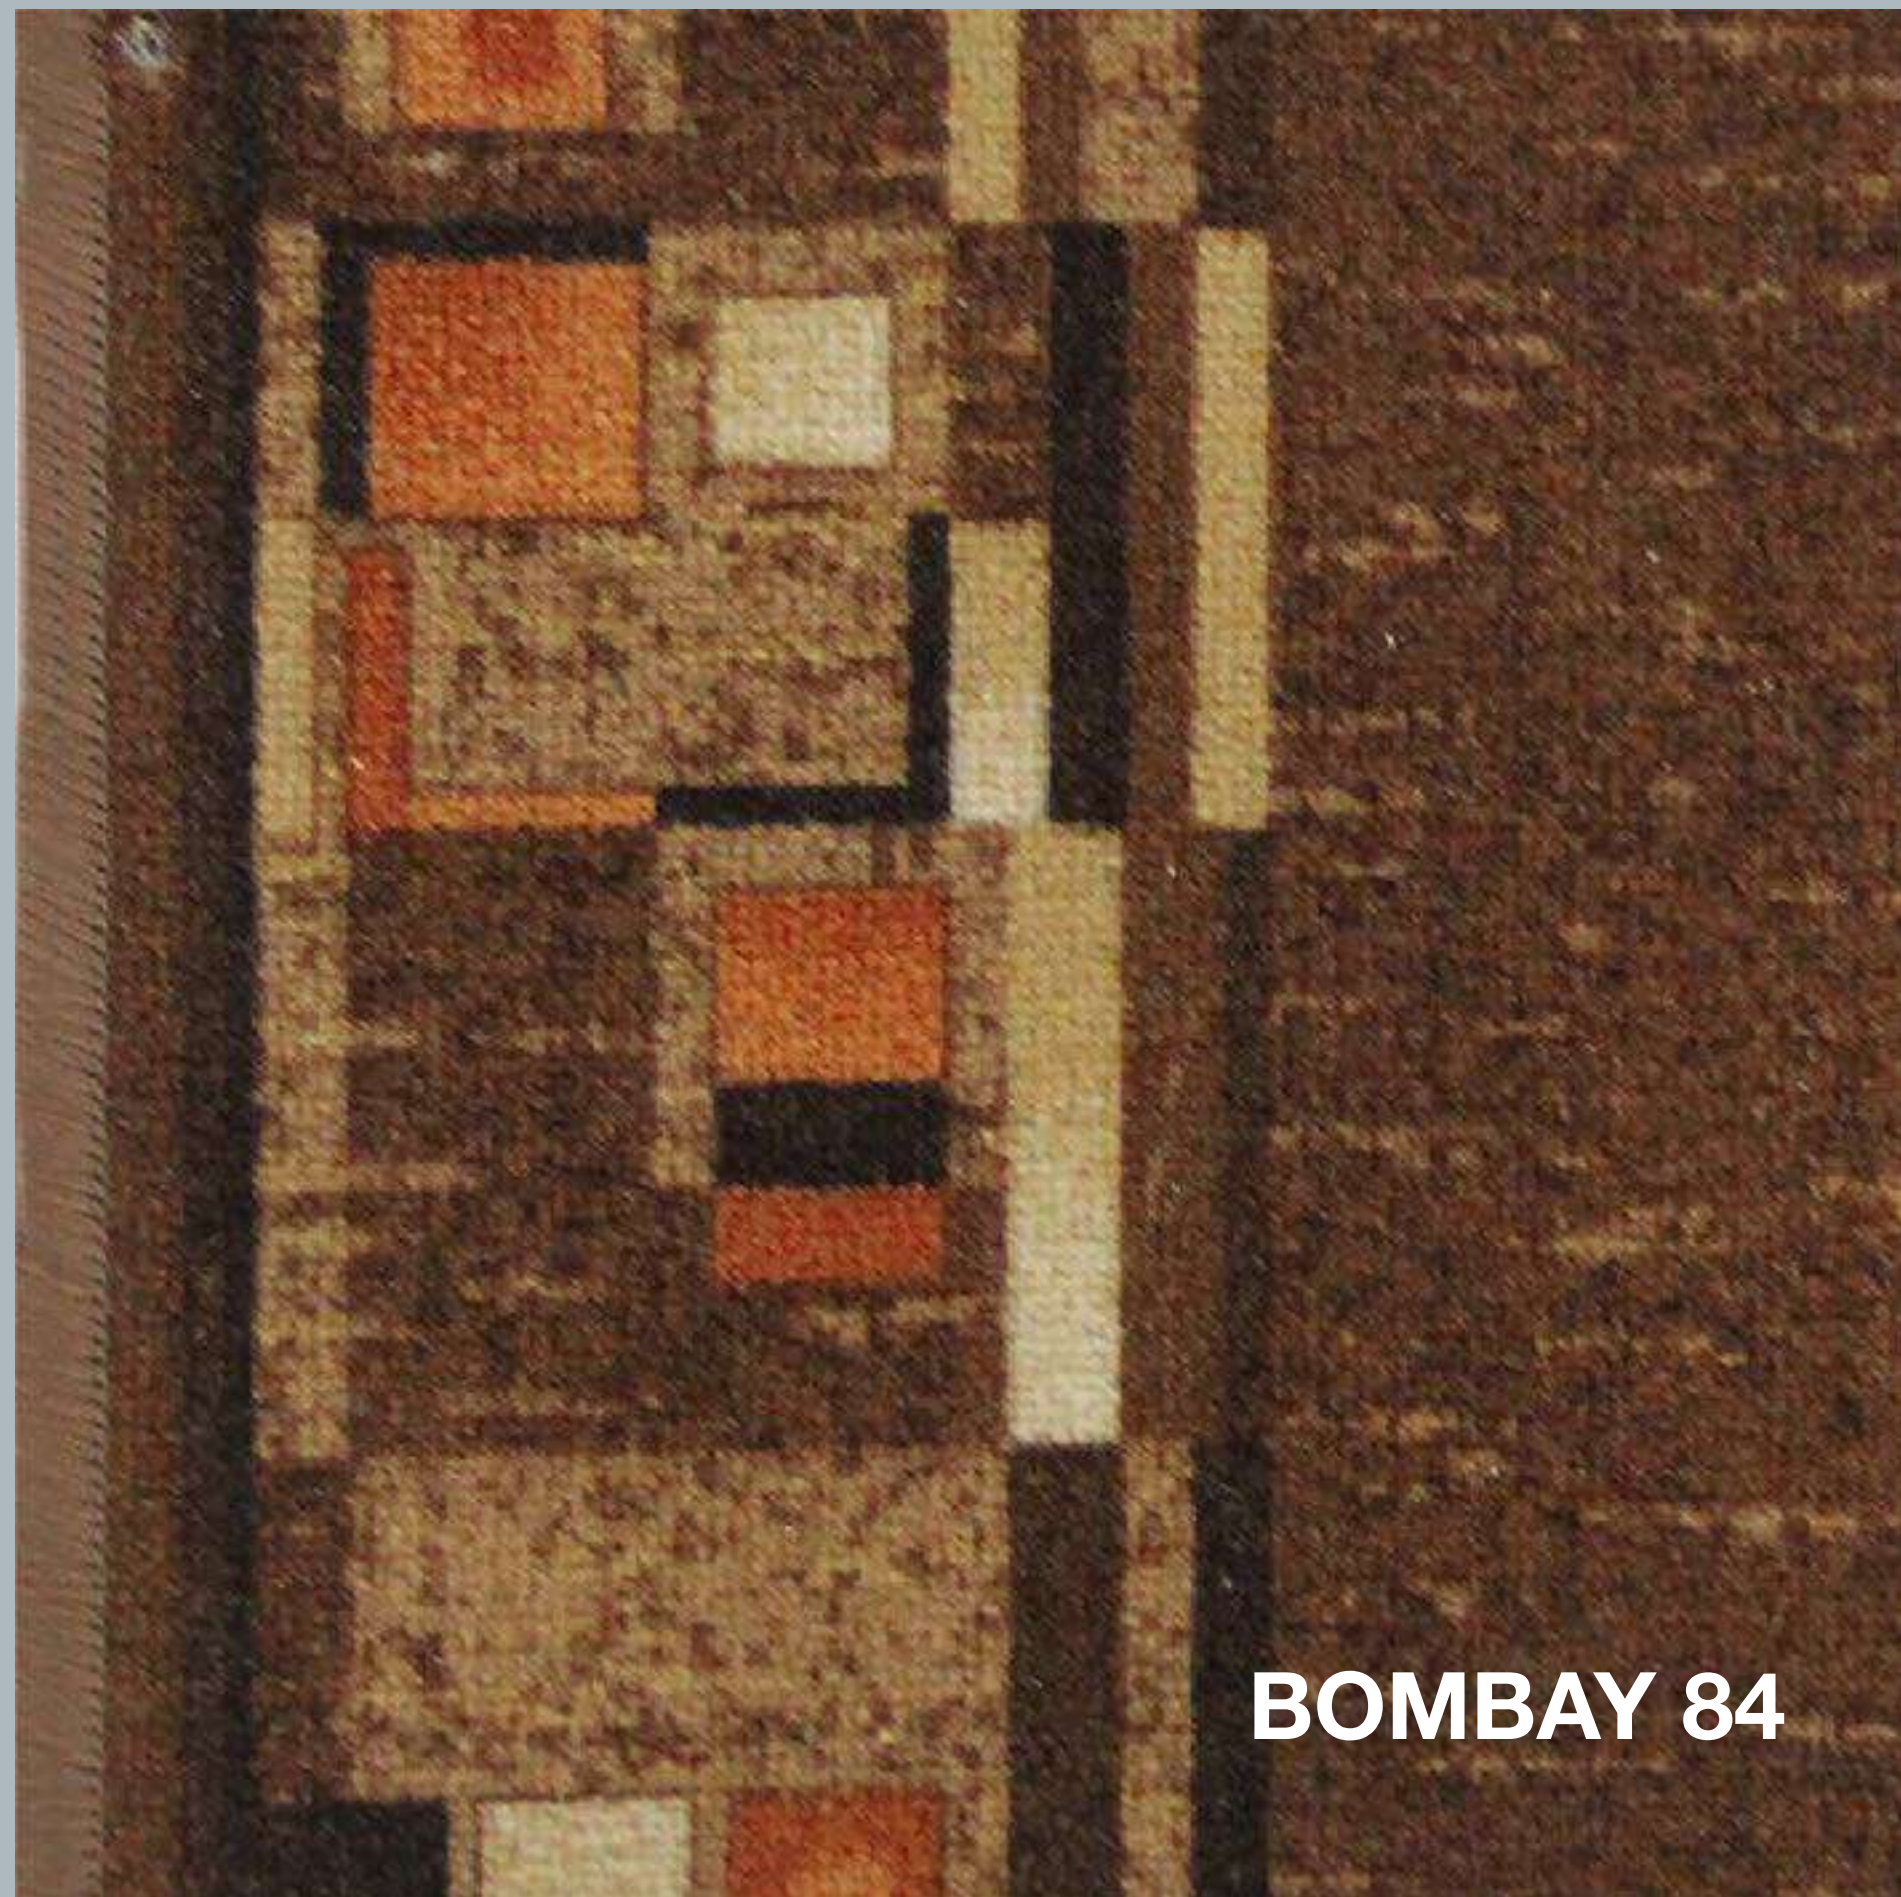

PASILLOS

A nighttime cityscape featuring several illuminated skyscrapers. The most prominent building on the left is covered in a grid of red and blue lights. To the right, two tall, modern buildings with white facades and dark window patterns are lit up. The foreground shows a road with blurred light trails from moving vehicles, suggesting a long-exposure photograph. The sky is a deep, dark blue.

AGADIR

PASILLO
100 % POLIPROPILENO
ANCHO .67cm
RIZO CON DISEÑO

BIDGAR

PASILLO
100 % POLIPROPILENO
ANCHO .67cm
RIZO CON DISEÑO

BOMBAY 84

PASILLO
100 % POLIPROPILENO
ANCHO .67cm
RIZO CON DISEÑO

PASILLO
100 % POLIPROPILENO
ANCHO .67cm
RIZO CON DISEÑO

EPOS FOREST

PASILLO
100 % POLIPROPILENO
ANCHO .67cm
RIZO CON DISEÑO

JENA 67

PASILLO
100 % POLIPROPILENO
ANCHO .67cm
RIZO CON DISEÑO

LISTRA 48

PASILLO
100 % POLIPROPILENO
ANCHO .67cm

PASILLO
100 %
POLIPROPILENO
ANCHO .67cm
RIZO CON DISEÑO