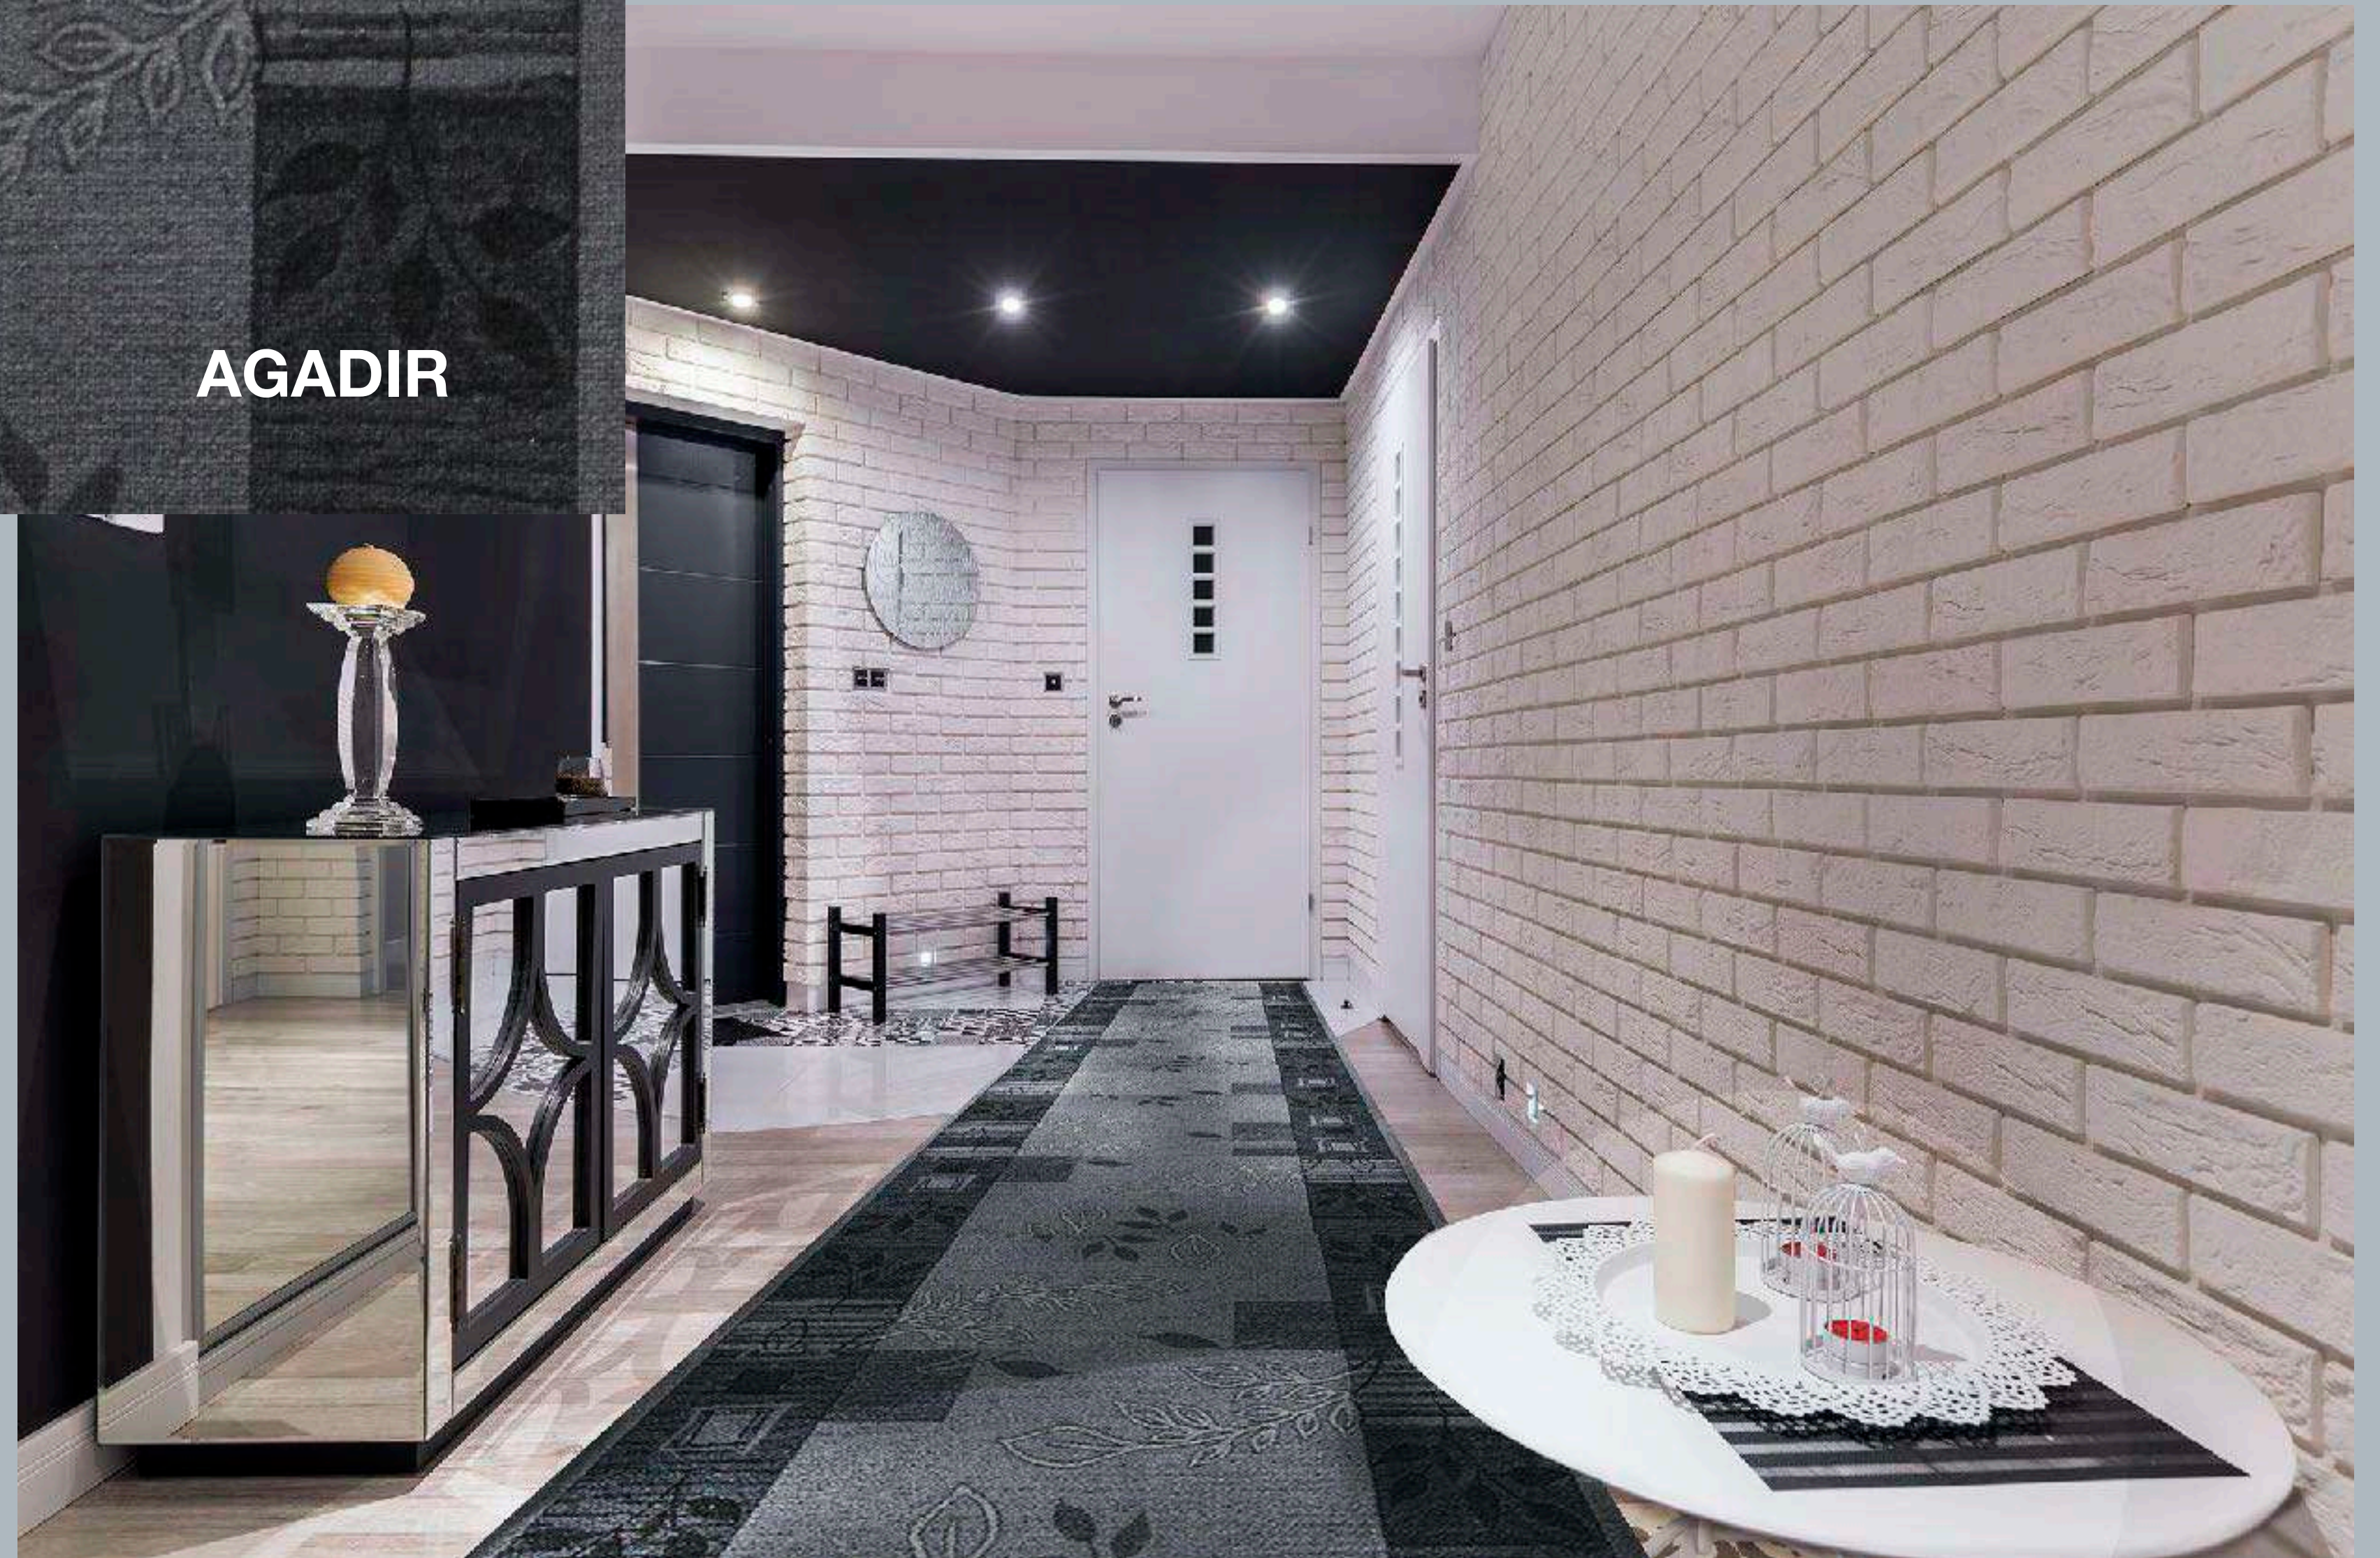

AGADIR

PASILLO
100 % POLIPROPILENO
ANCHO .67cm
RIZO CON DISEÑO