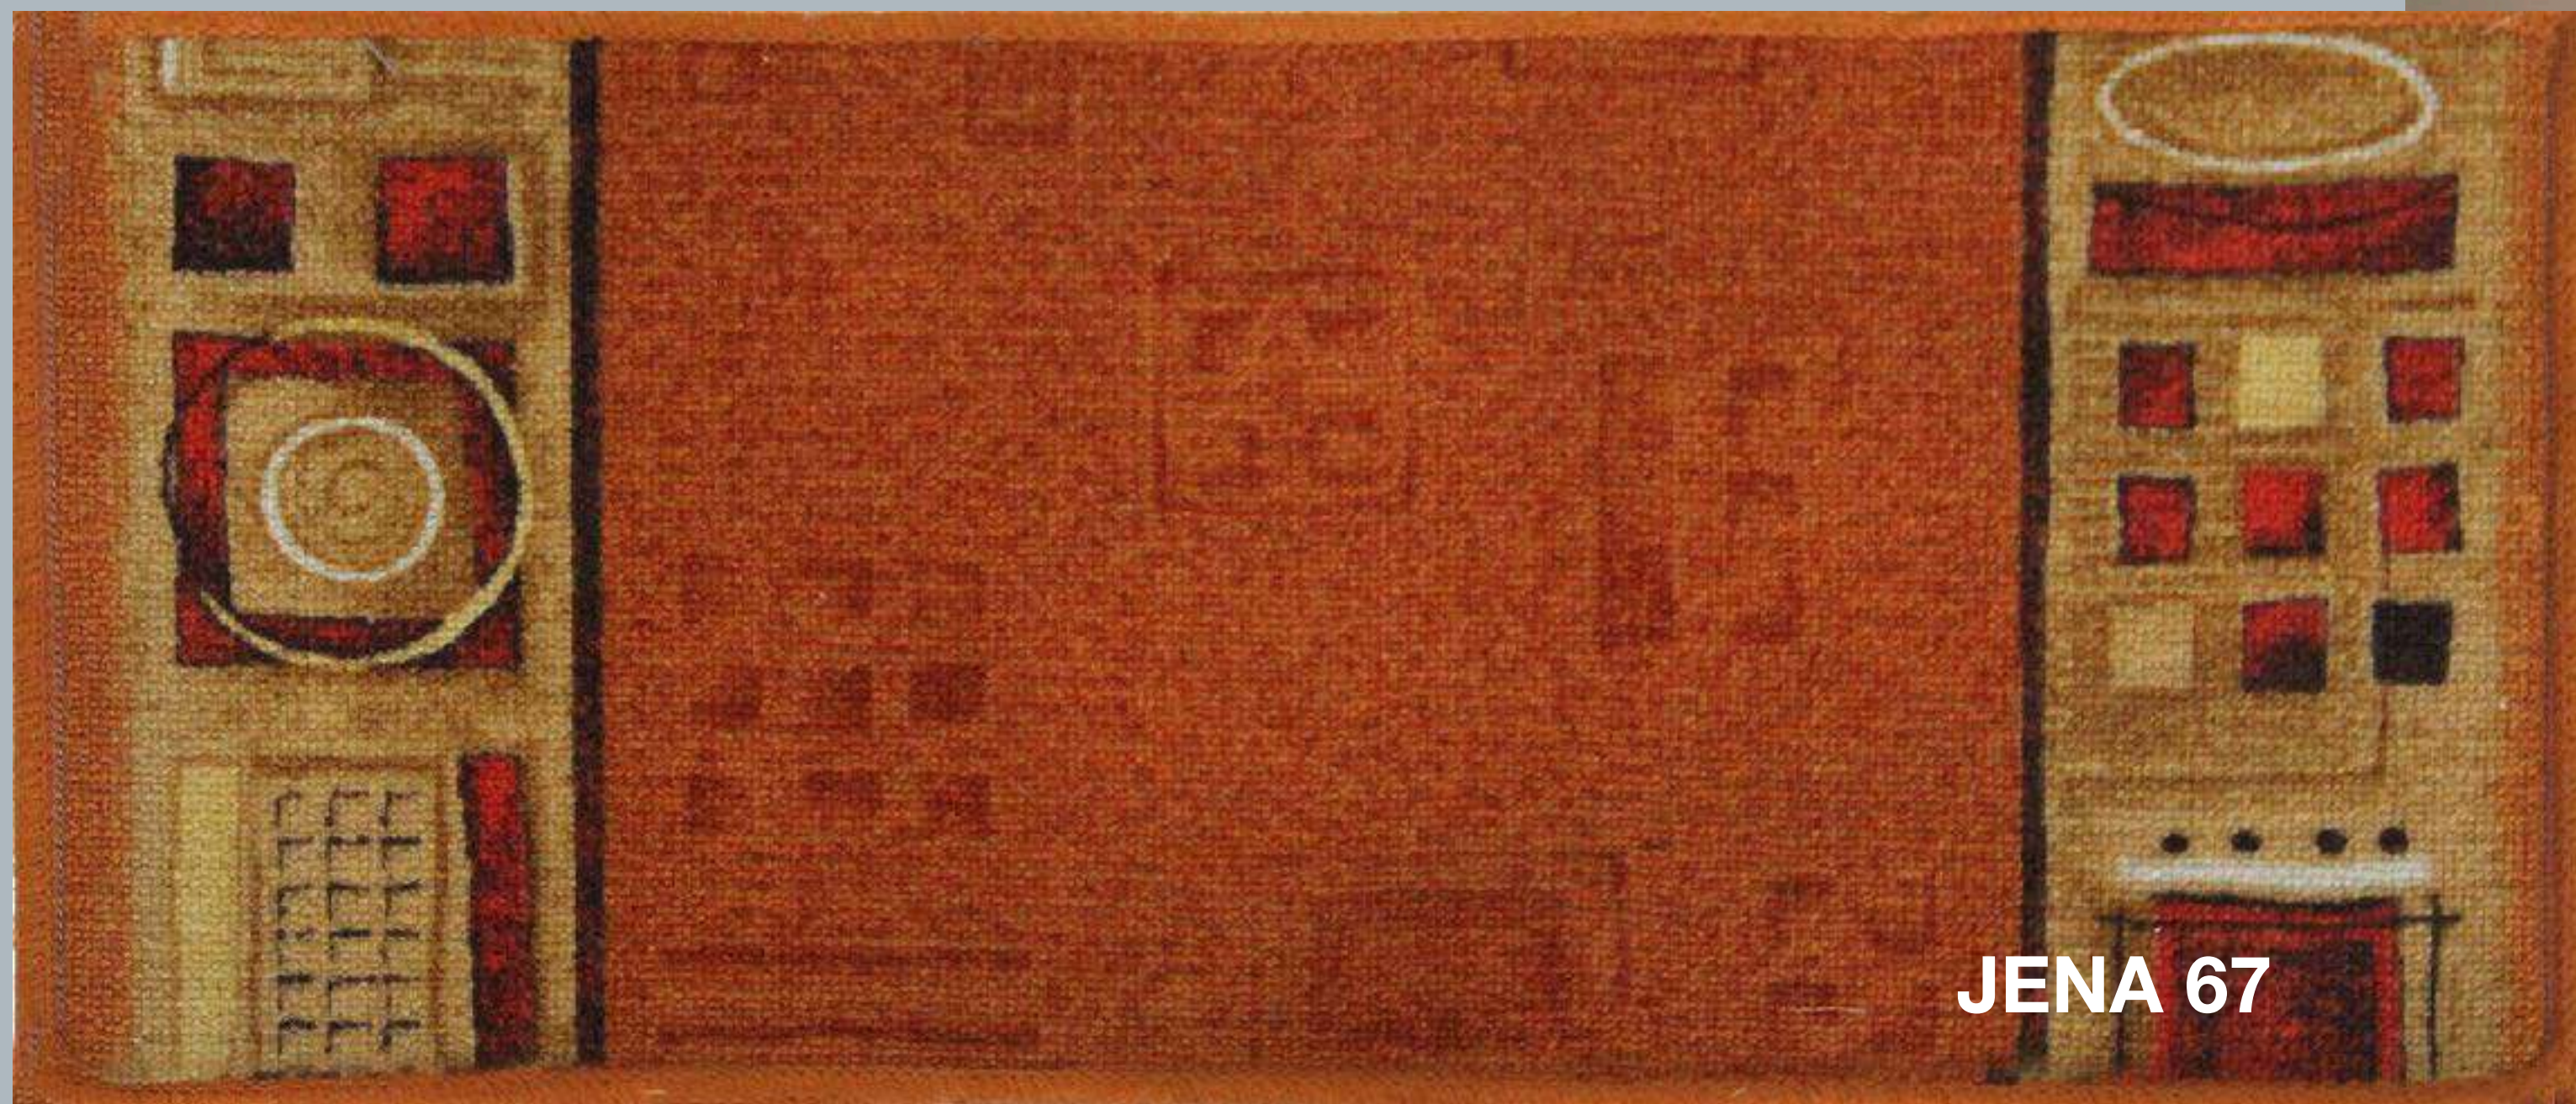

JENA 67

PASILLO
100 % POLIPROPILENO
ANCHO .67cm
RIZO CON DISEÑO